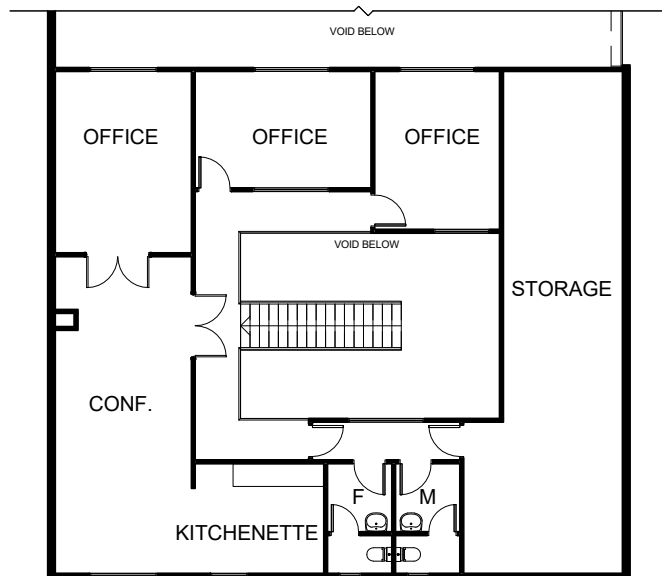

SOUND DAMPENED A/C STUDIO

30 x 15 FULL STUDIO 450m<sup>2</sup>

13 x 15 HALF STUDIO 195m<sup>2</sup>  
INC. GREEN STUDIO

PARKING IN GATED FORECOURT

4 x TRUCKS  
12 x ESSENTIAL VEHCILES  
ADDITIONAL STREET PARKING

INTERNET  
ALL AREAS AIR CONDITIONED  
MT OMMANEY SHOPS ~ 4 MINS

GATED  
DRIVEWAY

GROUND FLOOR

LEVEL 1